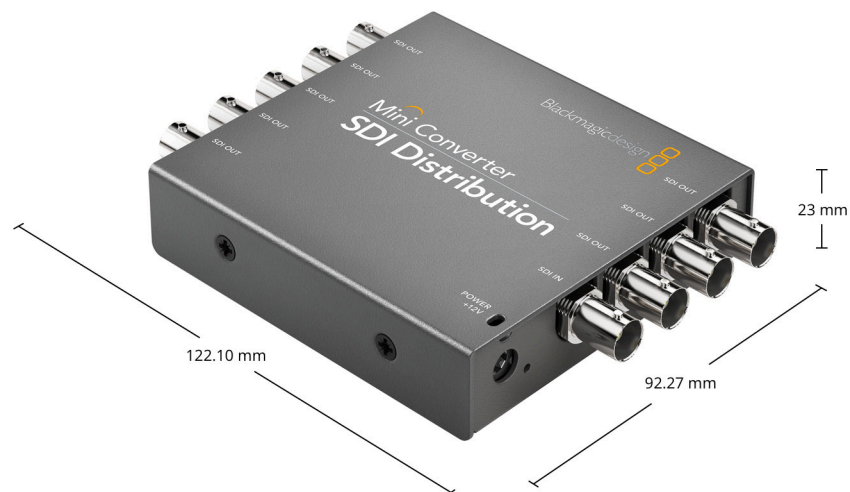

SDI Compliance

SMPTE 259M, SMPTE 292M,
SMPTE 296M, SMPTE 372M,
SMPTE 424M-B and SMPTE 425M

SDI Video Rates

SDI video connections are switchable
between SD, HD, and DCI 2K.

SDI Video Sampling

4:2:2 and 4:4:4

SDI Audio Sampling

Television standard sample rate
of 48 kHz and 24 bit.

SDI Color Precision

4:2:2 and 4:4:4

SDI Color Space

YUV and RGB

SDI Auto Switching

Automatically detects SD,
HD or 3G-SDI.

ASI Support

Yes

Operating Systems

Mac 10.14 Mojave,
Mac 10.15 Catalina or later.

Windows 8.1 or Windows 10.

Power Requirements

Power Supply

+12V universal power supply included
with international socket adapters for
all countries. Cable tie point.

Power Consumption

4.80 Watts

Operational Voltage Range

12 - 31V DC

Physical Specifications