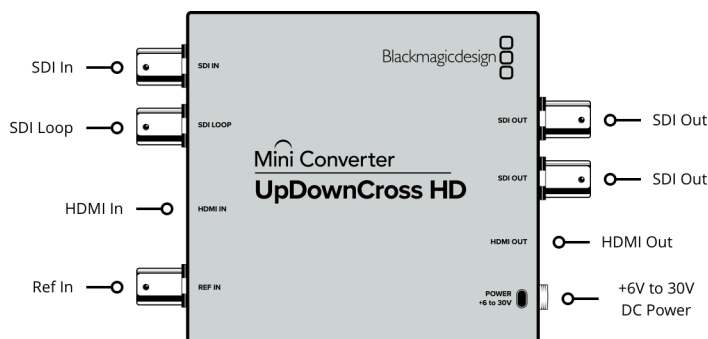

Mini Converter UpDownCross HD

Mini Converter UpDownCross HD is a full standards converter that lets you convert any SD or HD video format to any other SD or HD video format! You get both SDI and HDMI inputs and outputs, along with reference input for built in re-sync, high quality Teranex conversion algorithms, automatic audio delay for perfect AV sync, international power supply and more!

£135

Connections

SDI Video Inputs

1 x SD, HD or 3G-SDI Video Input and 1 x External Reference Input.

HDMI Video Output

HDMI type A out. Output supports EDID of the monitor.

Multi Rate Support

Auto detection of HD or standard definition SDI inputs.

HDMI Video Input

1 x HDMI type A connector.

SDI Rates

270Mb, 1.5G, 3G.

Updates and Configuration

USB

SDI Video Outputs

1 x loop out and 2 x outputs

Reference Input

Black burst and Tri-Sync for SD & HD.

Reclocking

Yes

Standards

SD Video Standards

525i59.94 NTSC, 625i50 PAL