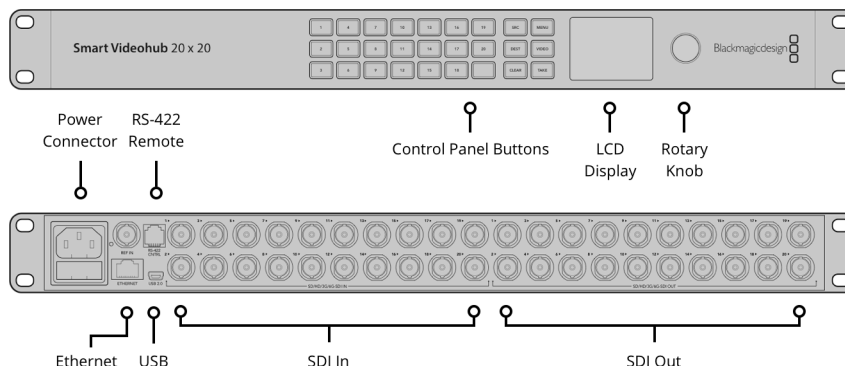

### Router Control

21 buttons for local control of Videohub. 6 buttons and scroll wheel for control of LCD display or RJ45 Ethernet.

### Router Configuration

Via front panel LCD or use either RJ45 Ethernet or USB 2.0 for setting IP address only.

### RS-422 Router Control

1 x input for controlling router crosspoint switching.

---