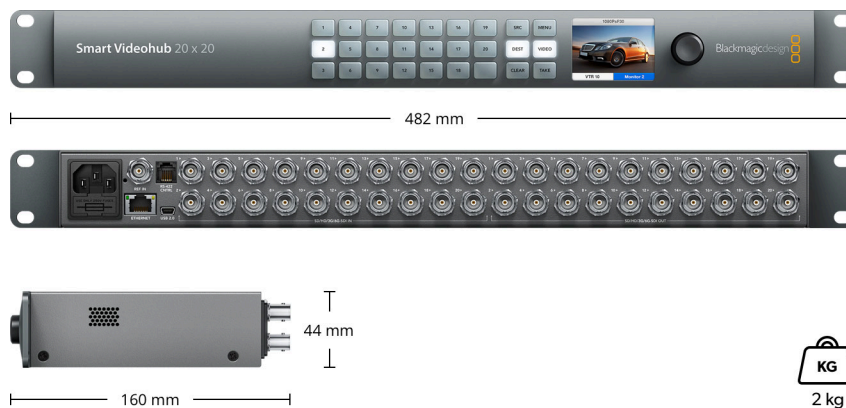

Operating Systems

Mac 10.14 Mojave,
Mac 10.15 Catalina or later.

Windows 8.1 and 10.

Software

Software Control

Router control included free for
Windows™ and Mac™.

Internal Software Upgrade

Via included updater application.

Power Requirements

Power Supply

1 x Internal 90 - 240V AC. IEC power
cable required.

Power Fail Protection

Router connections preserved and
restored instantly at power on.

Power Consumption

34 Watts

Physical Specifications

Physical Installation

1 rack unit size. Less than 6 inches
deep.